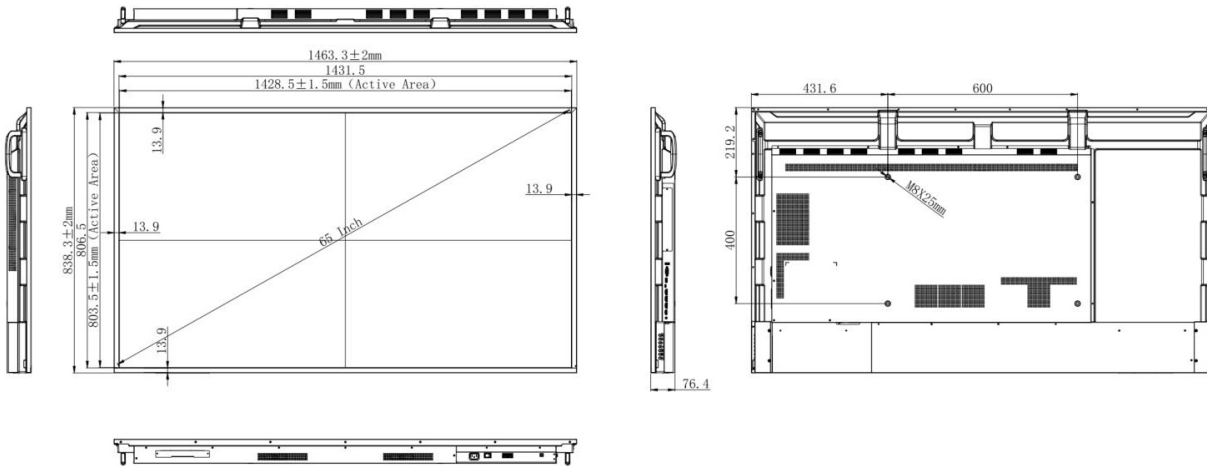

Dimensions

Product Specifications

Display

Size	65 Inches
Screen Type	ADS
Response Time	8 ms
Aspect Ratio	16:9
Display Area	1428.48(H) × 803.52(V)mm
Resolution	3840(H) x 2160(V)
Pixel Pitch	0.372 × 0.372mm
Back Light Unit	DLED
Refreshing Frequency	60 Hz
Display Color	1.07B (10 bit)
Contrast Ratio (Typ)	1200:1
Viewing Angle	178° (H/V)
Brightness (Typical)	450 cd/m ²
Brightness (min)	400 cd/m ²
Life Time	50000 hours

Physical Specification

Dimension L*H*D	1463.3× 838.3× 76.4mm
Dimension (package) L*W*H	1628 × 208 × 942mm
Wall-hanging Screw Spec	M8 x 25mm
VESA	600mm x 400mm
Thickness of Display w/ Wall Mount	101.4mm
Net Weight	25.40kg
Gross Weight	33.25kg