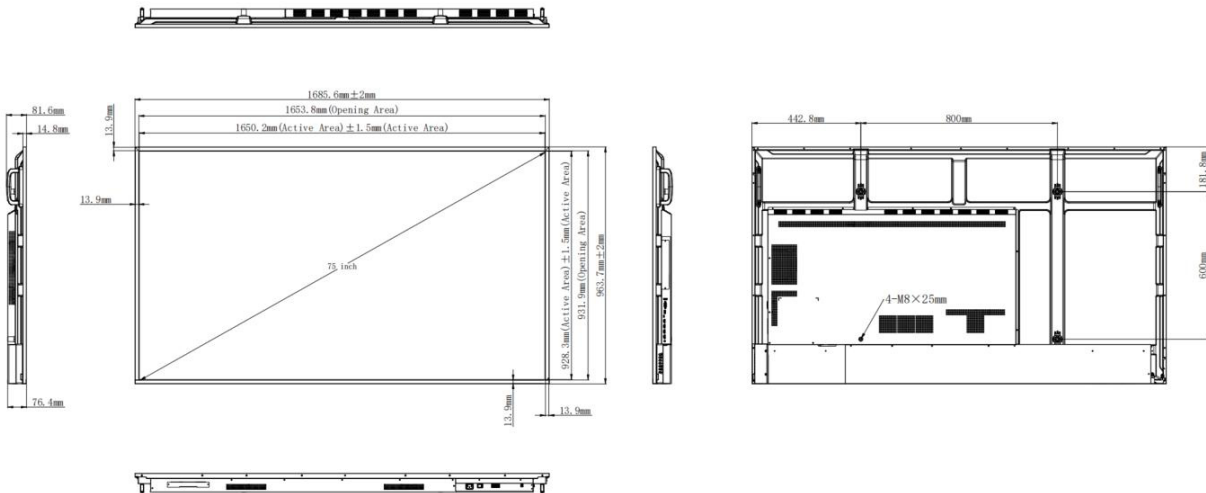

DS275 Commercial Display

Product Features

- Commercial design with ultra-thin bezel
- On-board Android 11 Operating System
- Built-in Orientation Sensor, Portrait and Landscape Compatible
- 4K (3840 x 2160) Ultra HD
- Network capable, optional Wi-Fi and OPS module
- Anti-Glare Glass, 2 x 10W speakers
- Wireless Screensharing
- Integrated Digital Signage Software
- 3 Year Warranty

Dimensions

Product Specifications

Display

Size	75 Inches
Screen Type	ADS
Response Time	8 ms
Aspect Ratio	16:9
Display Area	1649.664(H)× 927.936(V)mm
Resolution	3840(H) x 2160(V)
Pixel Pitch	0.4296× 0.4296mm
Back Light Unit	DLED
Refreshing Frequency	60 Hz
Display Color	1.07B (10 bit)
Contrast Ratio (Typ)	1200:1
Viewing Angle	178° (H/V)
Brightness (Typical)	450 cd/m ²
Brightness (min)	400 cd/m ²
Life Time	50000 hours

Physical Specification

Dimension L*H*D	1685.6× 963.7× 81.6mm
Dimension (package) L*W*H	1863 × 225 × 1090mm
Wall-hanging Screw Spec	M8 x 25mm
VESA	800mm x 600mm
Thickness of Display w/ Wall Mount	101.4mm
Net Weight	34.65kg
Gross Weight	48.15kg