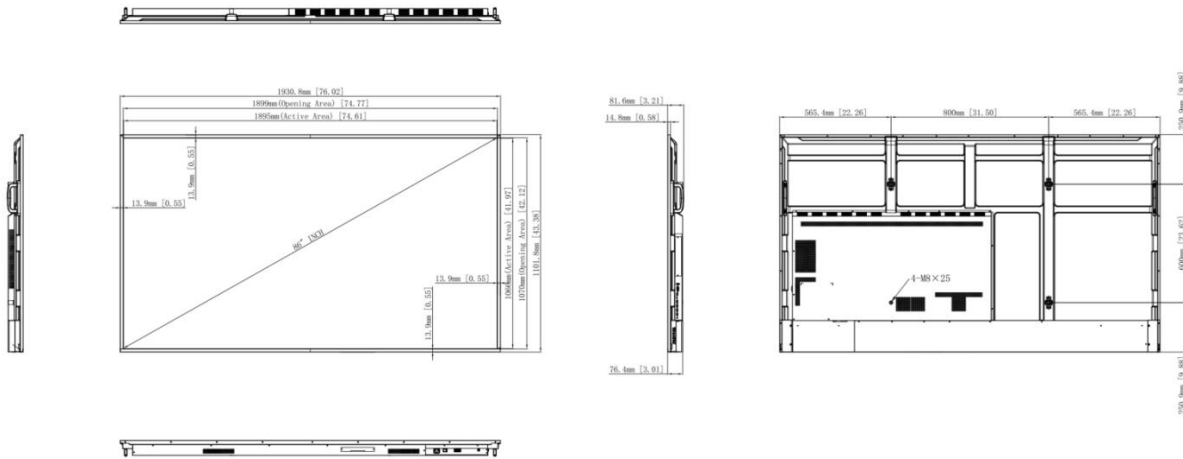

## Dimensions

### Display

Size	86 Inches
Screen Type	ADS
Response Time	8 ms
Aspect Ratio	16:9
Display Area	1895.04(H)× 1065.96(V)mm
Resolution	3840(H) x 2160(V)
Pixel Pitch	0.4935× 0.4935mm
Back Light Unit	DLED
Refreshing Frequency	60 Hz
Display Color	1.07B (10 bit)
Contrast Ratio (Typ)	1200:1
Viewing Angle	178° (H/V)
Brightness (Typical)	450 cd/m <sup>2</sup>
Brightness (min)	400 cd/m <sup>2</sup>
Life Time	50000 hours

## Physical Specification

Dimension L*H*D	1930.8× 1101.8× 81.6mm
Dimension (package) L*W*H	2110 × 225 × 1227mm
Wall-hanging Screw Spec	M8 x 25mm
VESA	800mm x 600mm
Thickness of Display w/ Wall Mount	101.4mm
Net Weight	43.15kg
Gross Weight	60.75kg