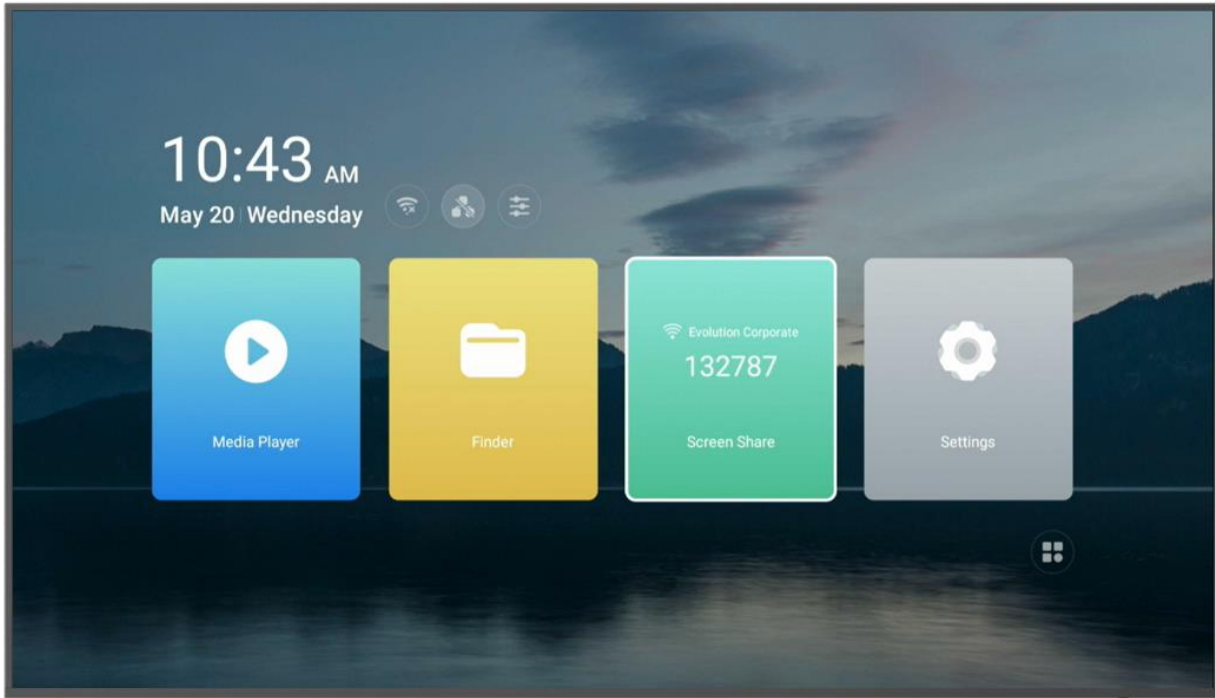

### Product Features

- ✓ Commercial design with ultra-thin bezel
- ✓ On-board Android 8.0 Operating System
- ✓ 4K (3840 x 2160) Ultra HD
- ✓ OPS PC slot
- ✓ Network capable, optional wi-fi module
- ✓ Anti-glare glass, 2 x 12W speakers
- ✓ Wireless screensharing
- ✓ Integrated digital signage software
- ✓ 3 year warranty

### Display

Size	43 inch
Response Time	6.5ms
Aspect Ratio	16:9
Display Area	941.184mm (H) x 529.416mm (V)
Pixel Pitch	0.2451mm x 0.2451mm
Resolution	3840 (H) x 2160 (V)
Refreshing Frequency	60Hz
Display Color	1.07B (10bit)
Contrast Ratio	5000:1
Viewing Angle	178° (H/V)
Back Light Unit	DLED
Brightness	450cd/m <sup>2</sup>
Standard Warranty	3 Years