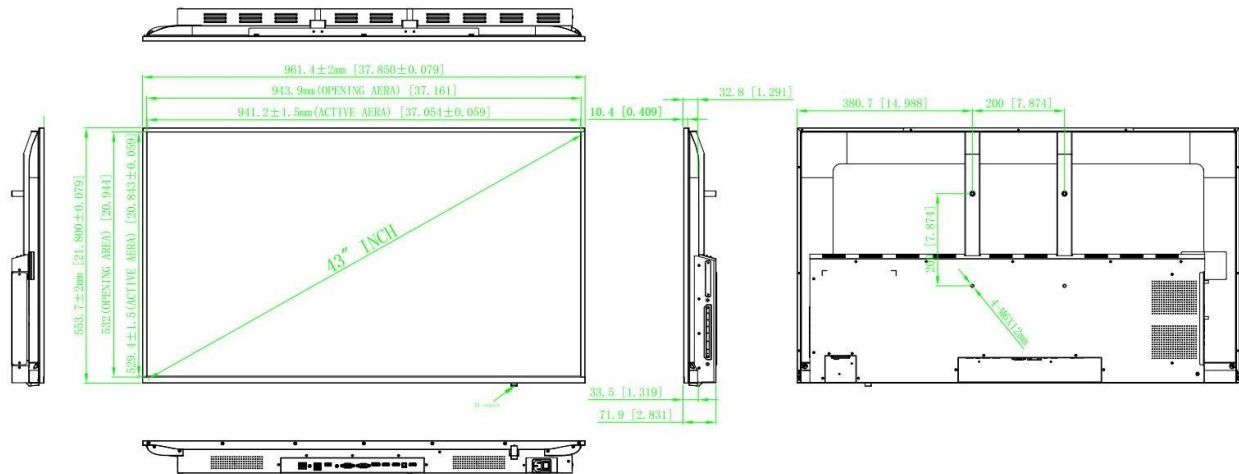

### Dimensions

### Display

Size	43 inch
Response Time	6.5ms
Aspect Ratio	16:9
Display Area	941.184mm (H) x 529.416mm (V)
Pixel Pitch	0.2451mm x 0.2451mm
Resolution	3840 (H) x 2160 (V)
Refreshing Frequency	60Hz
Display Color	1.07B (10bit)
Contrast Ratio	5000:1
Viewing Angle	178° (H/V)
Back Light Unit	DLED
Brightness	450cd/m <sup>2</sup>
Standard Warranty	3 Years

Dimension L x H x D	961.4mm x 553.7mm x 71.9mm
Dimension (package) L x W x H	1100mm x 210mm x 670mm
Wall-hanging Screw Spec	M6 x 12mm
VESA	200 x 200mm
Net Weight	11.6kg
Gross Weight	18.2kg

**Accessories**