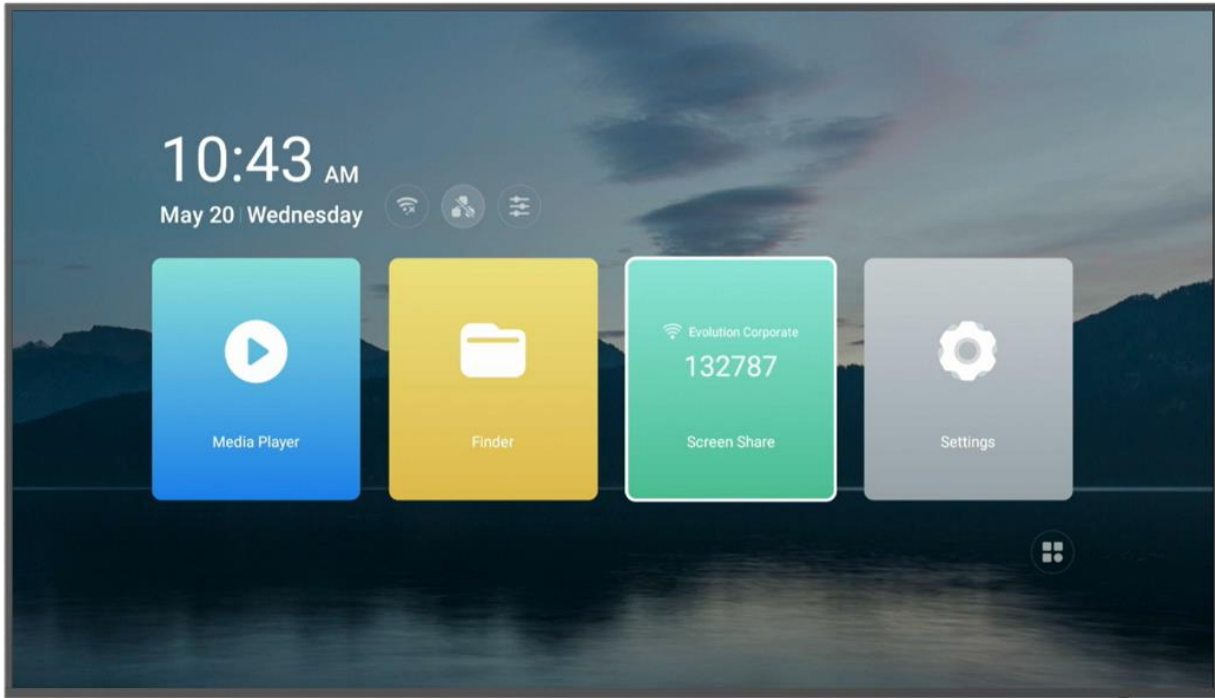

## LOFT DS65 Commercial Display

### Product Features

- ✓ Commercial design with ultra-thin bezel
- ✓ On-board Android 8.0 Operating System
- ✓ 4K (3840 x 2160) Ultra HD
- ✓ OPS PC slot
- ✓ Network capable, optional wi-fi module
- ✓ Anti-glare glass, 2 x 12W speakers
- ✓ Wireless screensharing
- ✓ Integrated digital signage software
- ✓ 3 year warranty

### Display

Size	65 inch
Response Time	8ms
Aspect Ratio	16:9
Display Area	1428.48mm (H) x 803.52mm (V)
Pixel Pitch	0.372mm x 0.372mm
Resolution	3840 (H) x 2160 (V)
Refreshing Frequency	60Hz
Display Color	1.07B (10bit)
Contrast Ratio	1200:1
Viewing Angle	178° (H/V)
Back Light Unit	DLED
Brightness	450cd/m <sup>2</sup>
Standard Warranty	3 Years