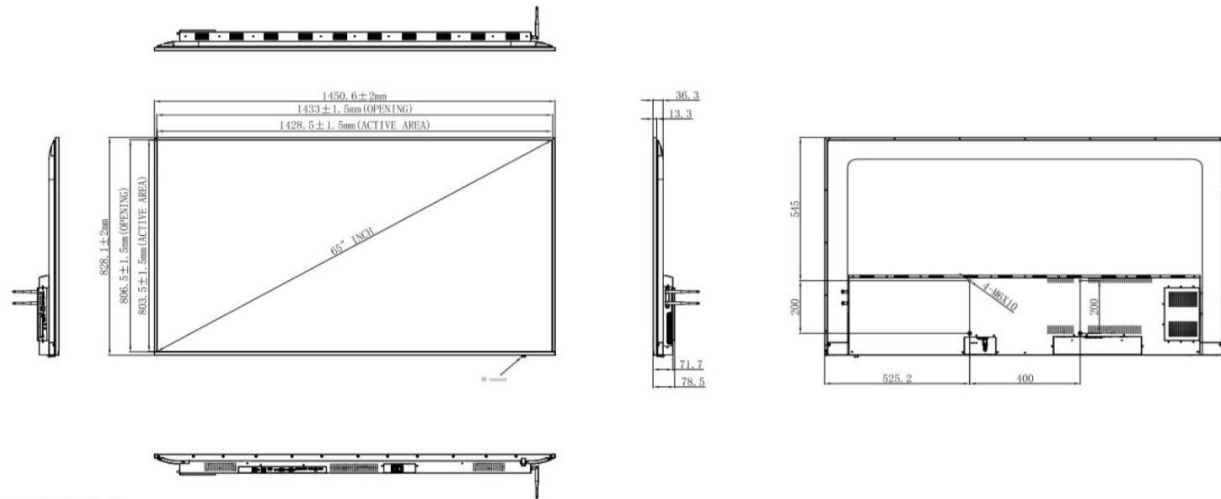

### Dimensions

### Display

Size	65 inch
Response Time	8ms
Aspect Ratio	16:9
Display Area	1428.48mm (H) x 803.52mm (V)
Pixel Pitch	0.372mm x 0.372mm
Resolution	3840 (H) x 2160 (V)
Refreshing Frequency	60Hz
Display Color	1.07B (10bit)
Contrast Ratio	1200:1
Viewing Angle	178° (H/V)
Back Light Unit	DLED
Brightness	450cd/m <sup>2</sup>
Standard Warranty	3 Years

Dimension L x H x D	1450.6mm x 828.1mm x 78.5mm
Dimension (package) L x W x H	1605mm x 220mm x 965mm
Wall-hanging Screw Spec	M6 x 10mm
VESA	400 x 200mm
Net Weight	22.95kg
Gross Weight	33.6kg

**Accessories**