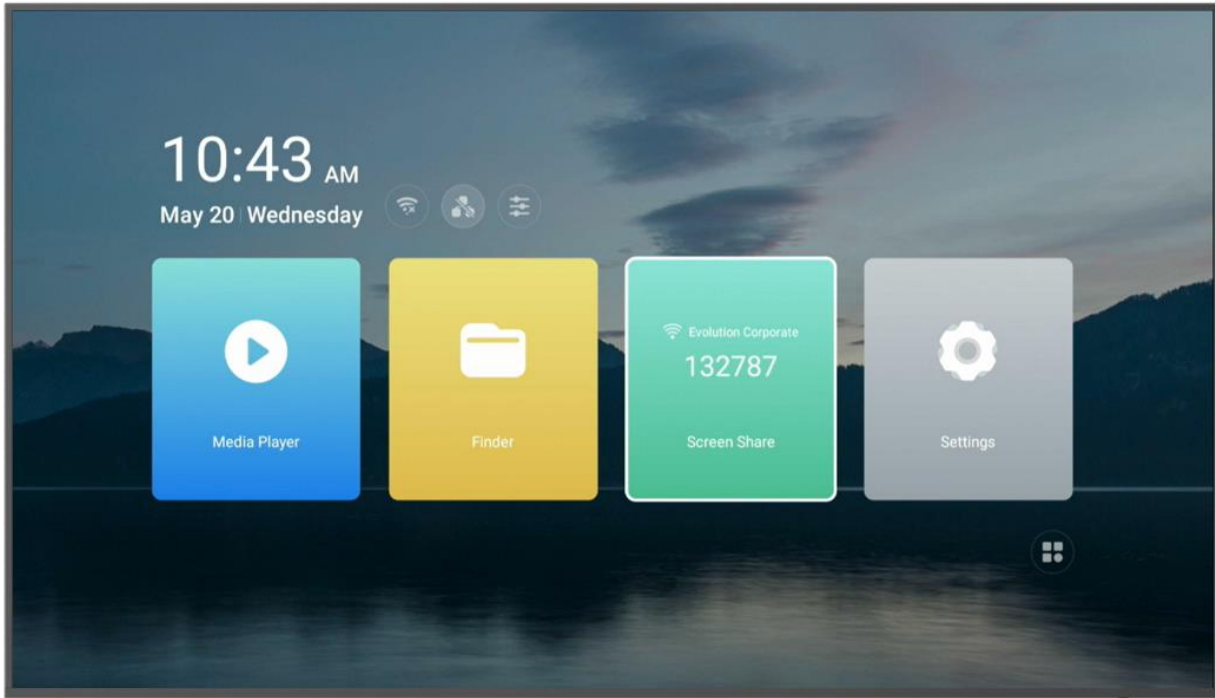

## LOFT DS75 Commercial Display

### Product Features

- ✓ Commercial design with ultra-thin bezel
- ✓ On-board Android 8.0 Operating System
- ✓ 4K (3840 x 2160) Ultra HD
- ✓ OPS PC slot
- ✓ Network capable, optional wi-fi module
- ✓ Anti-glare glass, 2 x 12W speakers
- ✓ Wireless screensharing
- ✓ Integrated digital signage software
- ✓ 3 year warranty

### Display

Size	75 inch
Response Time	8ms
Aspect Ratio	16:9
Display Area	1649.664mm (H) x 927.936mm (V)
Pixel Pitch	0.4296mm x 0.4296mm
Resolution	3840 (H) x 2160 (V)
Refreshing Frequency	60Hz
Display Color	1.07B (10bit)
Contrast Ratio	1200:1
Viewing Angle	178° (H/V)
Back Light Unit	DLED
Brightness	450cd/m <sup>2</sup>
Standard Warranty	3 Years