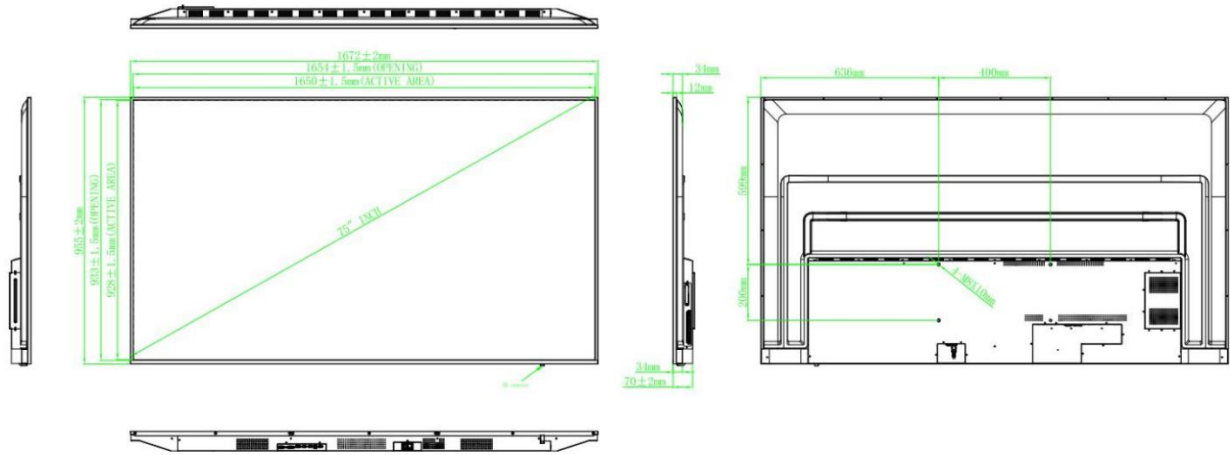

## LOFT DS75 Commercial Display

### Dimensions

### Display

Size	75 inch
Response Time	8ms
Aspect Ratio	16:9
Display Area	1649.664mm (H) x 927.936mm (V)
Pixel Pitch	0.4296mm x 0.4296mm
Resolution	3840 (H) x 2160 (V)
Refreshing Frequency	60Hz
Display Color	1.07B (10bit)
Contrast Ratio	1200:1
Viewing Angle	178° (H/V)
Back Light Unit	DLED
Brightness	450cd/m <sup>2</sup>
Standard Warranty	3 Years

Dimension L x H x D	1674mm x 957mm x 72mm
Dimension (package) L x W x H	1828mm x 220mm x 1098mm
Wall-hanging Screw Spec	M8 x 15mm
VESA	400 x 200mm
Net Weight	29.30kg
Gross Weight	41.70kg

**Accessories**