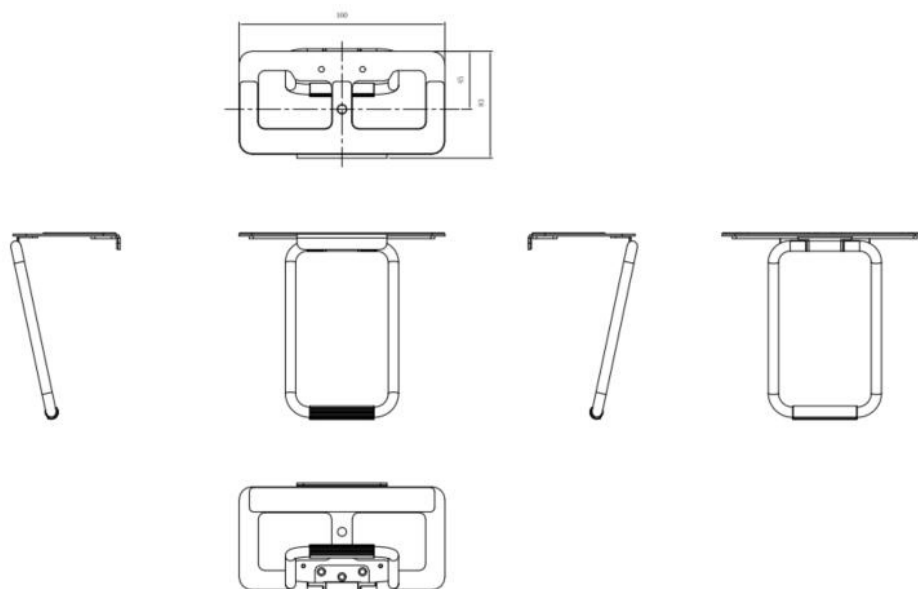

## UCDM – USB Camera Mount

### Product Features

- ✓ Clamp-mounts to the top of a TV or display
- ✓ Allows for easy mounting of cameras on mobile stands, or when wall mounting is not an option
- ✓ Designed for use with LOFT SB100, but can be used with other models of cameras and soundbars. Maximum load of 4kg.

### Physical Specifications

Dimension(L×W×H)	160×83×115mm
Dimensionwith Package (L×W×H)	179×151×27mm
Net Weight	0.28Kg
Max Load	4Kg
Color	Black