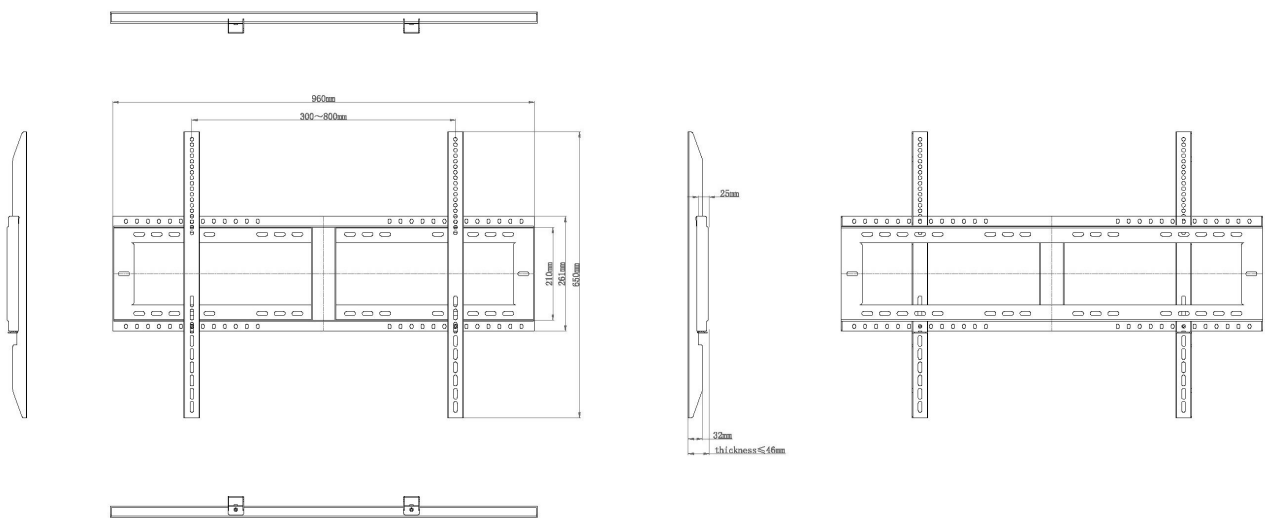

WBRACK - Mounting Bracket

Product Features

- ✓ 55 inch to 98 inch displays
- ✓ Supports up to 160kg
- ✓ Distance from wall: 46 mm
- ✓ Easy installation

Dimensions

Product Specifications

Physical Specifications

Distance from the wall	46mm
Max Load	160kg
Max Load Size	55 inch ~ 98 inch
Dimension (L*W*H)	960*650*46 (mm)
Dimension with Package (L*W*H)	1015*285*65 (mm)
Gross Weight	6.4kg
Net Weight (with accessory)	6.0kg

Accessories

Screw (fixed machine)	M8*25mm, 6pcs
Screw (fixed anti-skid)	M5*15mm, 4pcs
Expandable rubber plug	Φ12*60mm, PMMA, 10pcs
Screw (fix hanging plate to the wall)	Φ8*60mm, 8.8H, Black zinc plating-GB9456-8, 10pcs
Quick Start Guide	1pcs